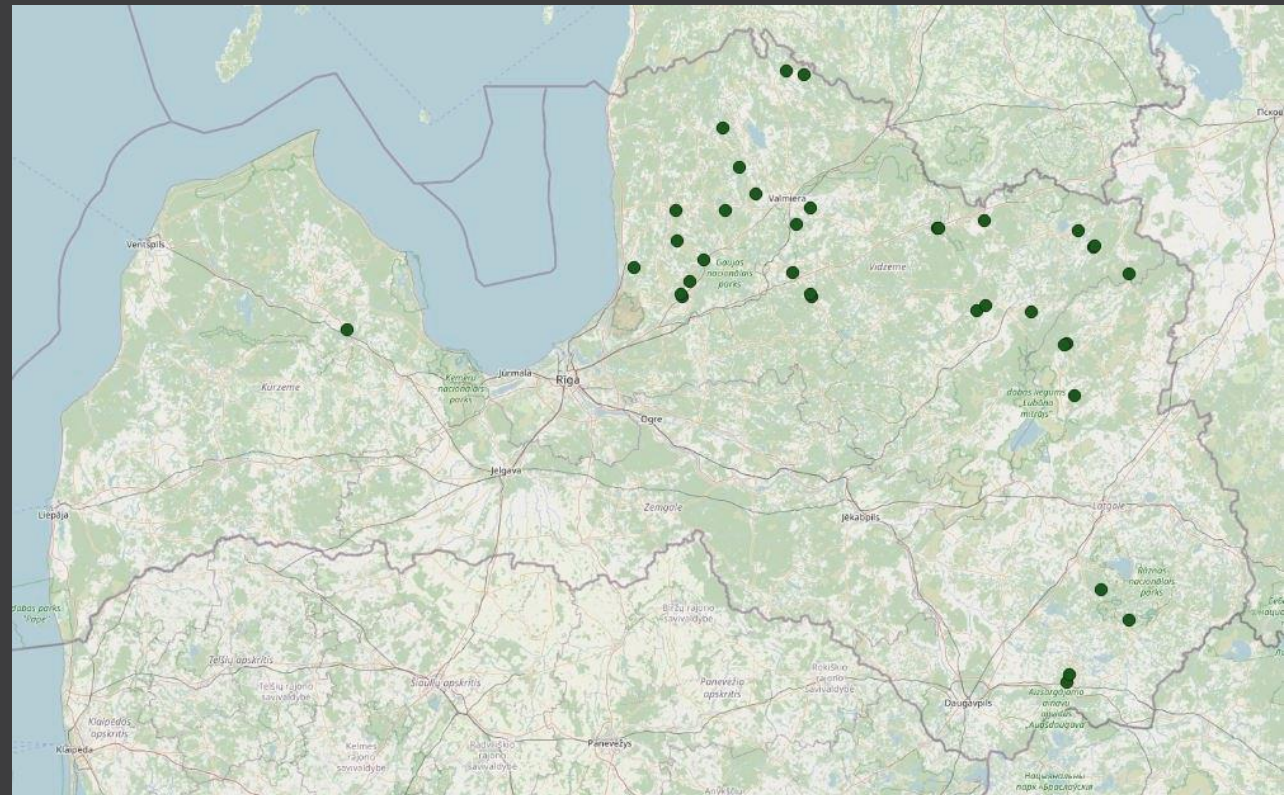

An aerial photograph showing a vast landscape. A paved road curves through the scene, separating a large, dense forest on the left from agricultural fields on the right. The fields are a mix of green and brown, indicating different stages of cultivation. In the background, more forested areas and distant hills are visible under a clear blue sky.

317 ha
32 properties portfolio

32 land properties (36 land parcels)

Properties are located in Vidzeme, Latgale, Zemgale and Kurzeme region with total area 317.69 ha

Properties including:

- Forest land: 289.17 ha;
- Other land: 28.52 ha.

Interactive map [HERE](#)

Mobile version interactive map [HERE](#)

Forest soil type

Forest land distribution, ha

DESCRIPTION

Standing forest 25 426 m³ .

Property dominant species is birch, pine, spruce

Site index (m3)