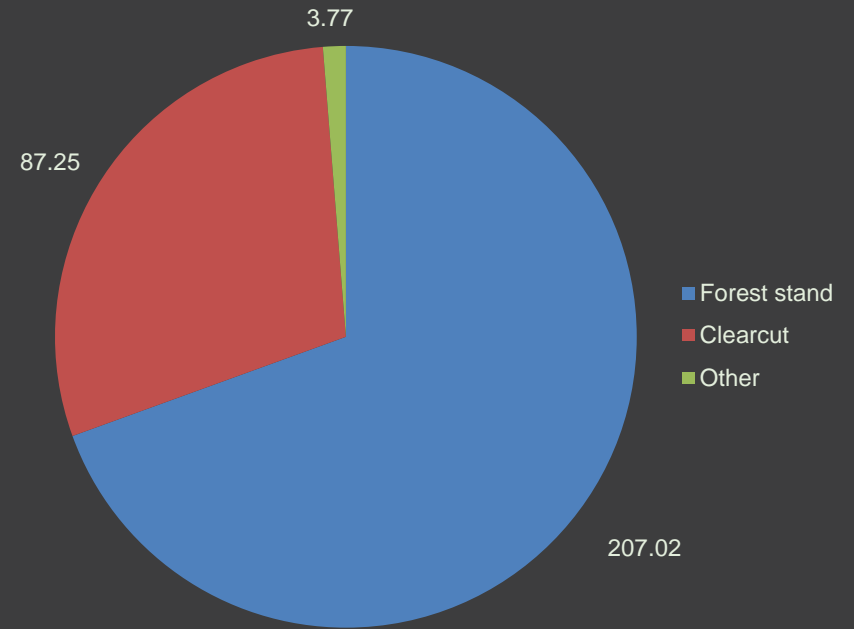

An aerial photograph showing a vast landscape. A paved road curves through the scene, separating a large, dense forest on the left from agricultural fields on the right. The fields are a mix of green and brown, indicating different stages of cultivation. In the background, more forested areas and distant hills are visible under a clear blue sky.

317 ha
32 properties portfolio

32 land properties (36 land parcels)

Properties are located in Vidzeme, Latgale, Zemgale and Kurzeme region with total area 317.69 ha

Properties including:

- Forest land: 289.17 ha;
- Other land: 28.52 ha.

Interactive map [HERE](#)

Mobile version interactive map [HERE](#)

Forest soil type

Forest land distribution, ha

DESCRIPTION

Standing forest 25 426 m³ .

Property dominant species is birch, pine, spruce

Site index (m3)

TOTAL:	66.25	72.48	51.01	12.45	2.68	2.15
---------------	--------------	--------------	--------------	--------------	-------------	-------------

Volume/Age class and specie

Ha/Age class and specie

C O N T A C T S