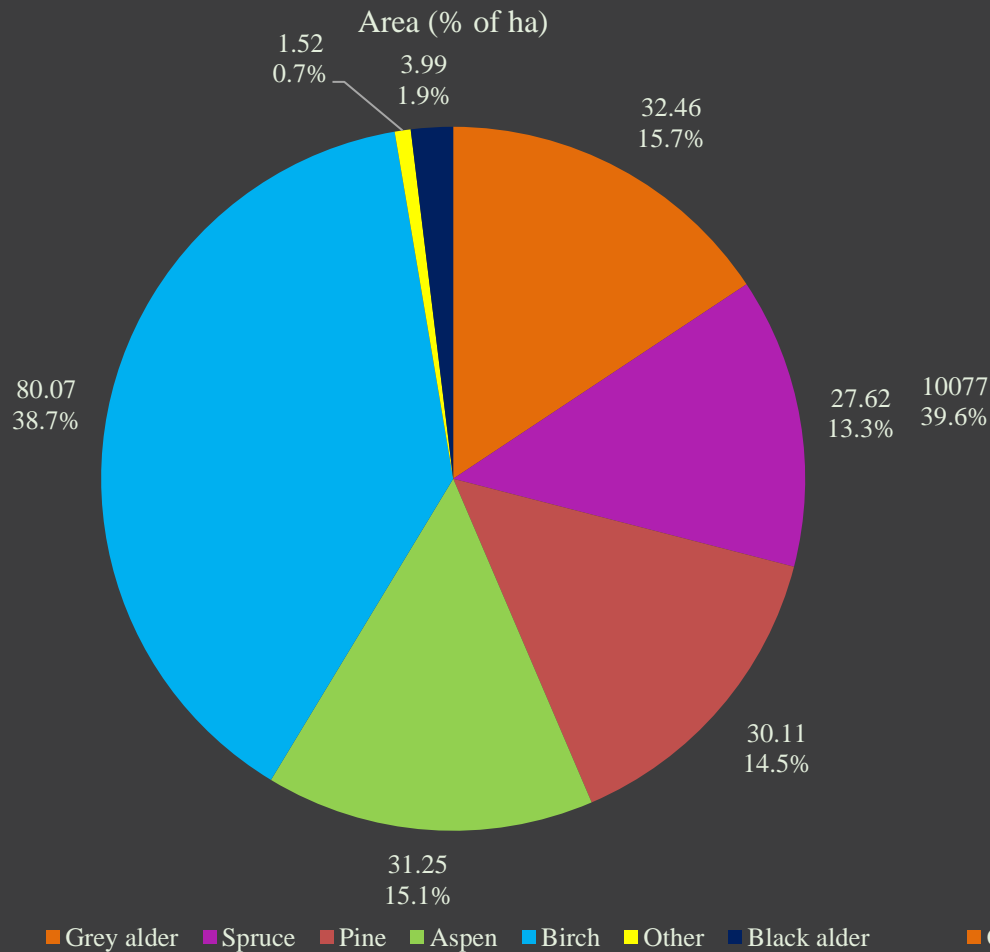

An aerial photograph showing a vast landscape. A paved road curves through the scene, separating a large, dense forest on the left from agricultural fields on the right. The fields are a mix of green and brown, indicating different stages of cultivation. In the background, more forested areas and distant hills are visible under a clear blue sky.

317 ha
32 properties portfolio

32 land properties (36 land parcels)

Properties are located in Vidzeme, Latgale, Zemgale and Kurzeme region with total area 317.69 ha

Properties including:

- Forest land: 289.17 ha;
- Other land: 28.52 ha.

Interactive map [HERE](#)

Mobile version interactive map [HERE](#)

Forest soil type

Forest land distribution, ha

DESCRIPTION

Standing forest 25 426 m³ .

Property dominant species is birch, pine, spruce

Site index (m3)

TOTAL:	7475	8291	7399	1714	220	329
---------------	-------------	-------------	-------------	-------------	------------	------------

Site index (ha)

	I	Ia	II	III	IV	V
Black alder	0.56	0.25	3.18			
Other		0.77	0.75			
Birch	22.36	39.85	11.47	5.09	1.30	
Aspen	13.76	13.66	2.97		0.86	
Pine	6.21	2.39	14.04	4.80	0.52	2.15
Spruce	12.12	9.69	4.80	1.01		
Grey alder	11.24	5.87	13.80	1.55		