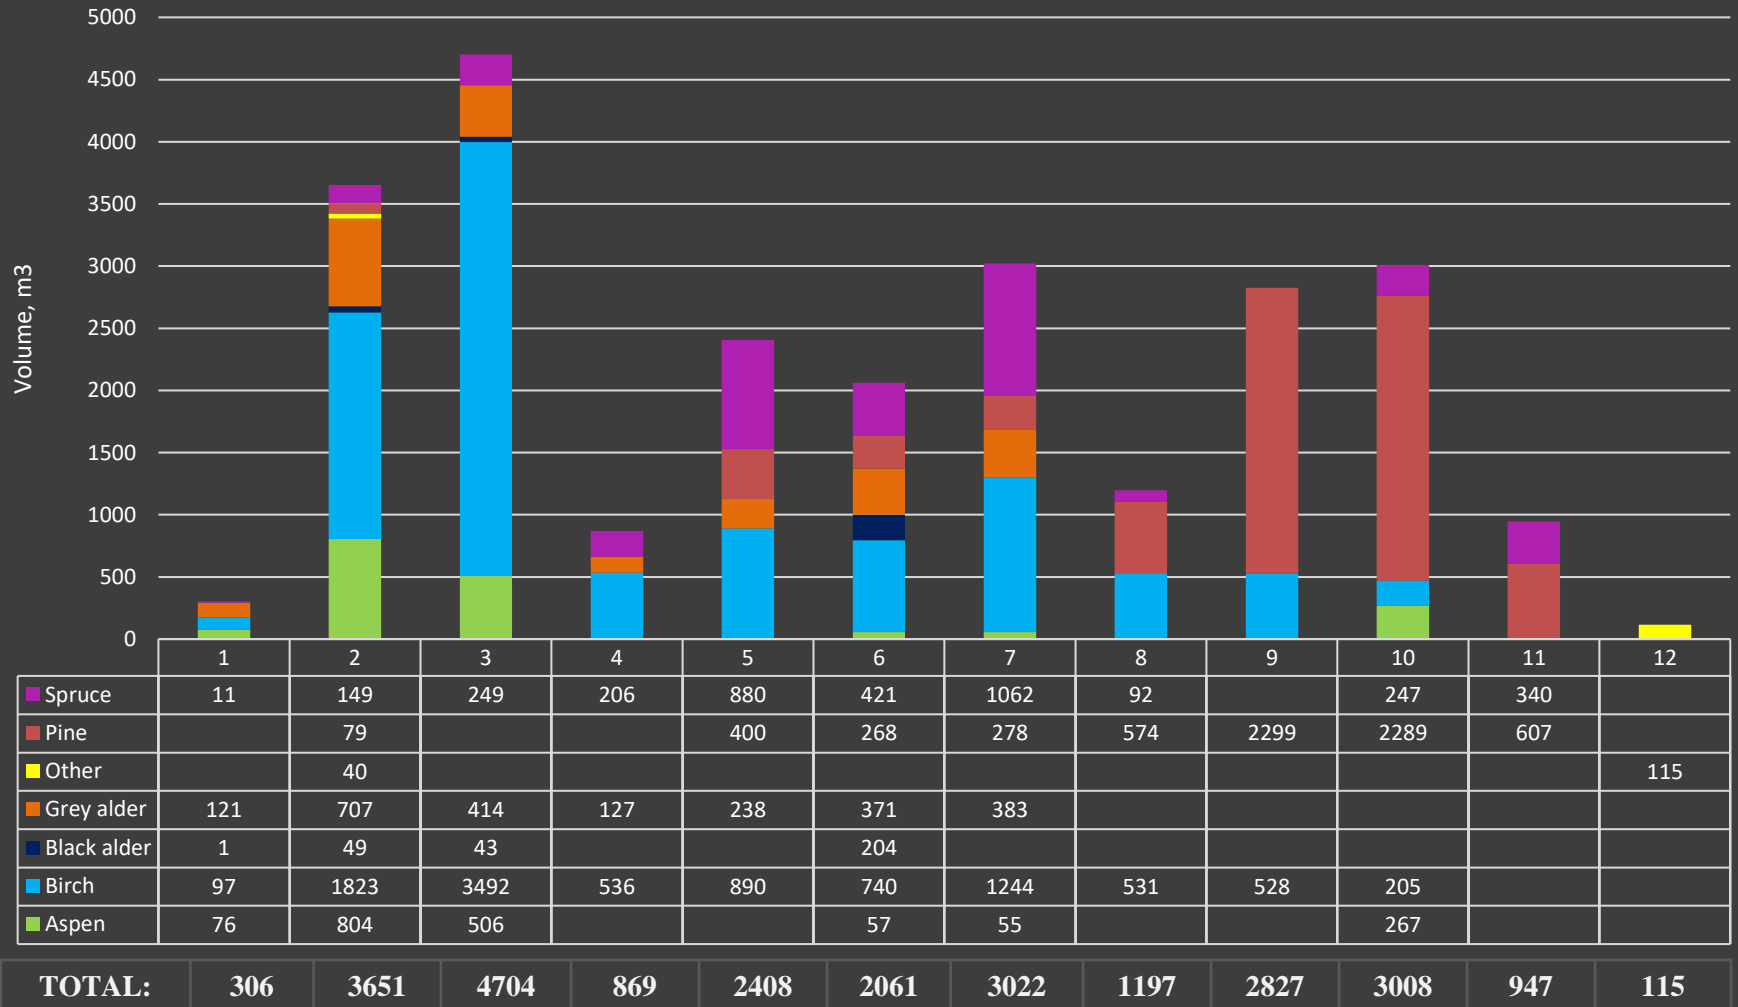

317 ha
32 properties portfolio

32 land properties (36 land parcels)

Properties are located in Vidzeme, Latgale, Zemgale and Kurzeme region with total area 317.69 ha

Properties including:

- Forest land: 289.17 ha;
- Other land: 28.52 ha.

Interactive map [HERE](#)

Mobile version interactive map [HERE](#)

Forest soil type

Forest land distribution, ha

DESCRIPTION

Standing forest 25 426 m³ .

Property dominant species is birch, pine, spruce

Site index (m3)

TOTAL:	7475	8291	7399	1714	220	329
---------------	-------------	-------------	-------------	-------------	------------	------------

Site index (ha)

	I	Ia	II	III	IV	V
Black alder	0.56	0.25	3.18			
Other		0.77	0.75			
Birch	22.36	39.85	11.47	5.09	1.30	
Aspen	13.76	13.66	2.97		0.86	
Pine	6.21	2.39	14.04	4.80	0.52	2.15
Spruce	12.12	9.69	4.80	1.01		
Grey alder	11.24	5.87	13.80	1.55		

TOTAL:	66.25	72.48	51.01	12.45	2.68	2.15
---------------	--------------	--------------	--------------	--------------	-------------	-------------

Volume/Age class and specie

Ha/Age class and specie

C O N T A C T S