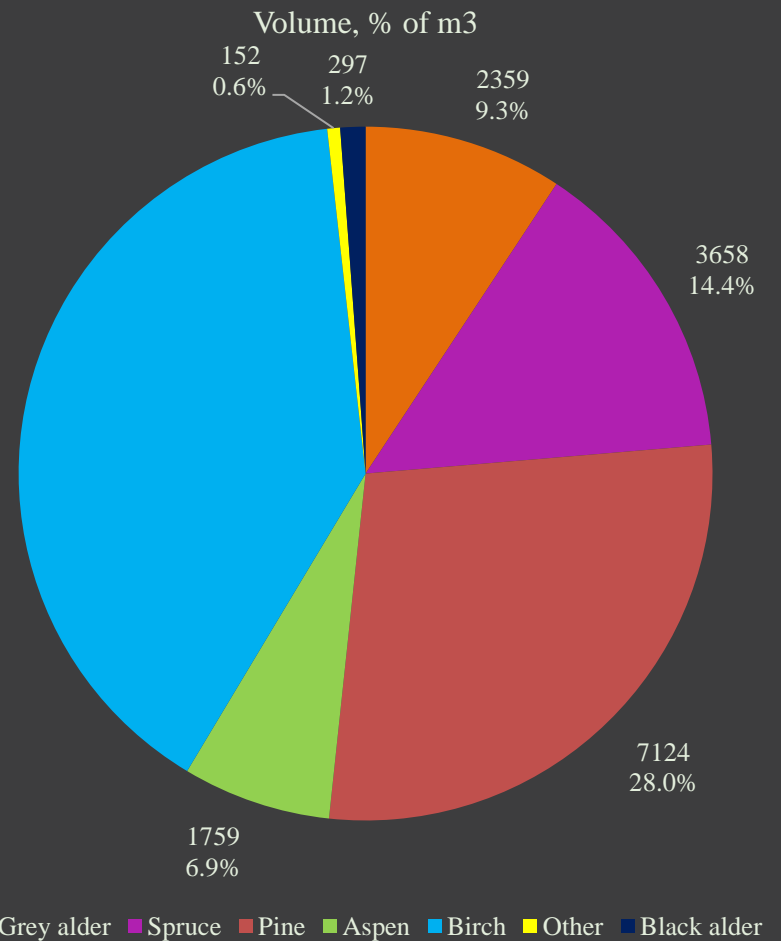

317 ha
32 properties portfolio

32 land properties (36 land parcels)

Properties are located in Vidzeme, Latgale, Zemgale and Kurzeme region with total area 317.69 ha

Properties including:

- Forest land: 289.17 ha;
- Other land: 28.52 ha.

Interactive map [HERE](#)

Mobile version interactive map [HERE](#)

Forest soil type

Forest land distribution, ha

DESCRIPTION

Standing forest 25 426 m³ .

Property dominant species is birch, pine, spruce

Site index (m3)

TOTAL:	7475	8291	7399	1714	220	329
---------------	-------------	-------------	-------------	-------------	------------	------------

Site index (ha)

	I	Ia	II	III	IV	V
Black alder	0.56	0.25	3.18			
Other		0.77	0.75			
Birch	22.36	39.85	11.47	5.09	1.30	
Aspen	13.76	13.66	2.97		0.86	
Pine	6.21	2.39	14.04	4.80	0.52	2.15
Spruce	12.12	9.69	4.80	1.01		
Grey alder	11.24	5.87	13.80	1.55		

TOTAL:	66.25	72.48	51.01	12.45	2.68	2.15
---------------	--------------	--------------	--------------	--------------	-------------	-------------

Volume/Age class and specie

Ha/Age class and specie

C O N T A C T S