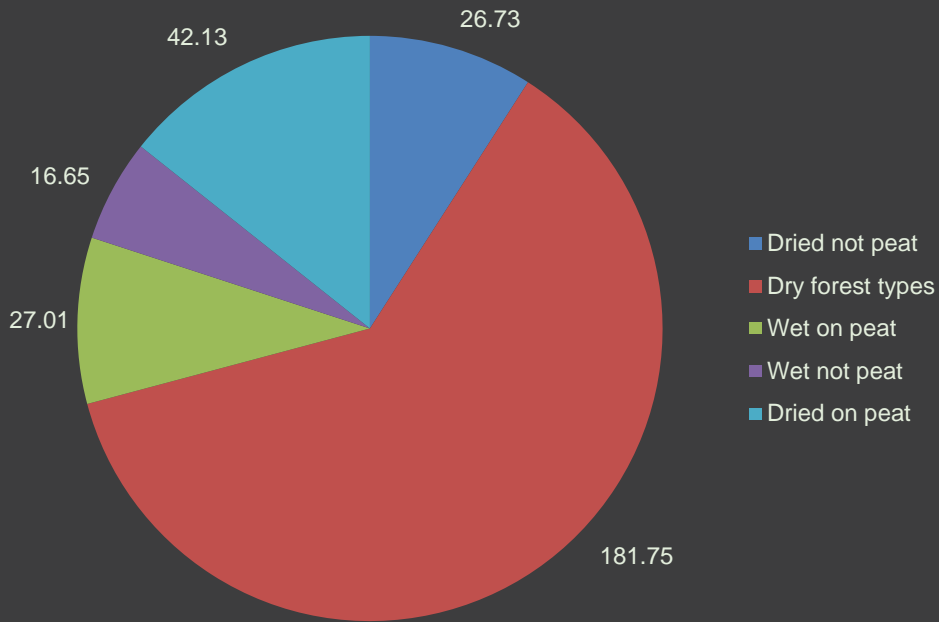

An aerial photograph showing a vast landscape. A paved road curves through the scene, separating a large, dense forest on the left from agricultural fields on the right. The fields are a mix of green and brown, indicating different stages of cultivation. In the background, more forested areas and distant hills are visible under a clear blue sky.

317 ha
32 properties portfolio

32 land properties (36 land parcels)

Properties are located in Vidzeme, Latgale, Zemgale and Kurzeme region with total area 317.69 ha

Properties including:

- Forest land: 289.17 ha;
- Other land: 28.52 ha.

Interactive map [HERE](#)

Mobile version interactive map [HERE](#)

Forest soil type

Forest land distribution, ha

DESCRIPTION

Standing forest 25 426 m³ .

Property dominant species is birch, pine, spruce

Site index (m3)

TOTAL:	7475	8291	7399	1714	220	329
---------------	-------------	-------------	-------------	-------------	------------	------------

Site index (ha)

	I	Ia	II	III	IV	V
Black alder	0.56	0.25	3.18			
Other		0.77	0.75			
Birch	22.36	39.85	11.47	5.09	1.30	
Aspen	13.76	13.66	2.97		0.86	
Pine	6.21	2.39	14.04	4.80	0.52	2.15
Spruce	12.12	9.69	4.80	1.01		
Grey alder	11.24	5.87	13.80	1.55		