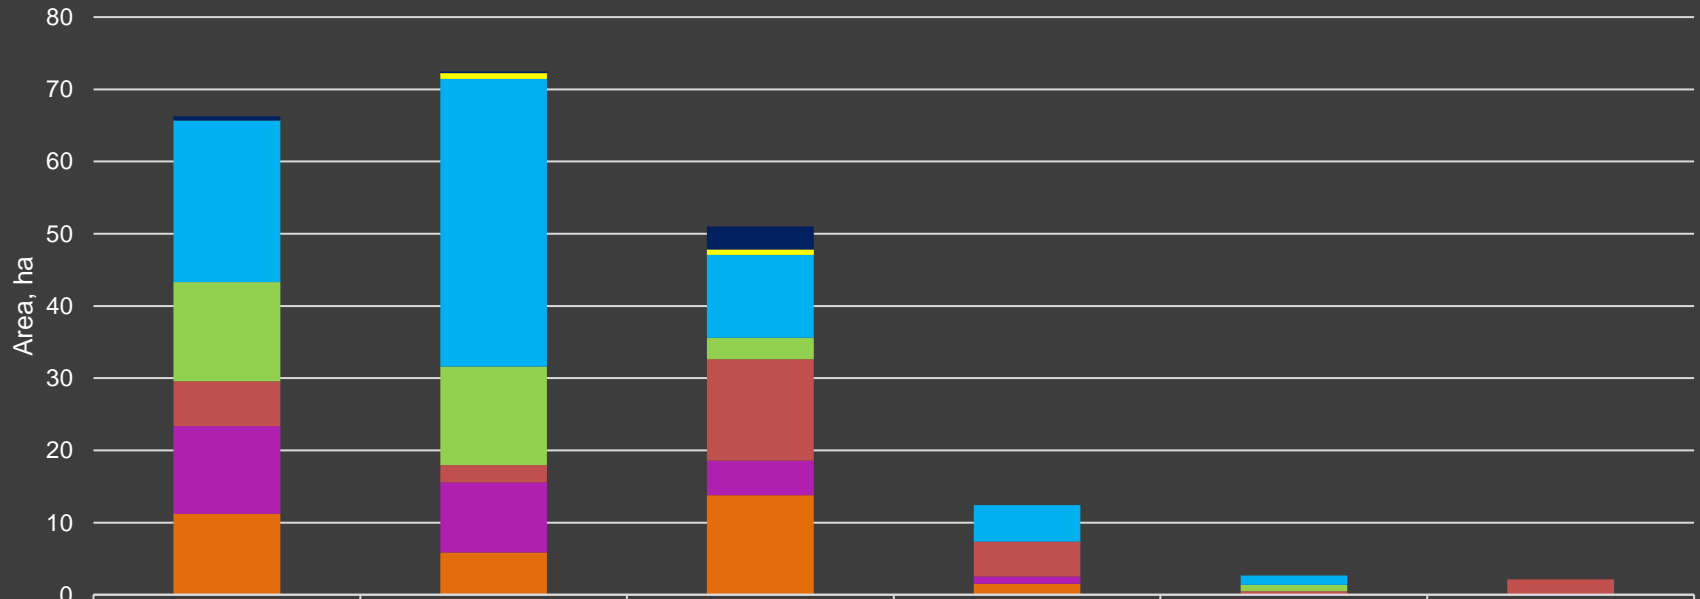

317 ha
32 properties portfolio

32 land properties (36 land parcels)

Properties are located in Vidzeme, Latgale, Zemgale and Kurzeme region with total area 317.69 ha

Properties including:

- Forest land: 289.17 ha;
- Other land: 28.52 ha.

Interactive map [HERE](#)

Mobile version interactive map [HERE](#)

Forest soil type

Forest land distribution, ha

DESCRIPTION

Standing forest 25 426 m³ .

Property dominant species is birch, pine, spruce

Site index (m3)

TOTAL:	7475	8291	7399	1714	220	329
---------------	-------------	-------------	-------------	-------------	------------	------------

Site index (ha)

	I	Ia	II	III	IV	V
Black alder	0.56	0.25	3.18			
Other		0.77	0.75			
Birch	22.36	39.85	11.47	5.09	1.30	
Aspen	13.76	13.66	2.97		0.86	
Pine	6.21	2.39	14.04	4.80	0.52	2.15
Spruce	12.12	9.69	4.80	1.01		
Grey alder	11.24	5.87	13.80	1.55		

TOTAL:	66.25	72.48	51.01	12.45	2.68	2.15
---------------	--------------	--------------	--------------	--------------	-------------	-------------

Volume/Age class and specie

Ha/Age class and specie

C O N T A C T S