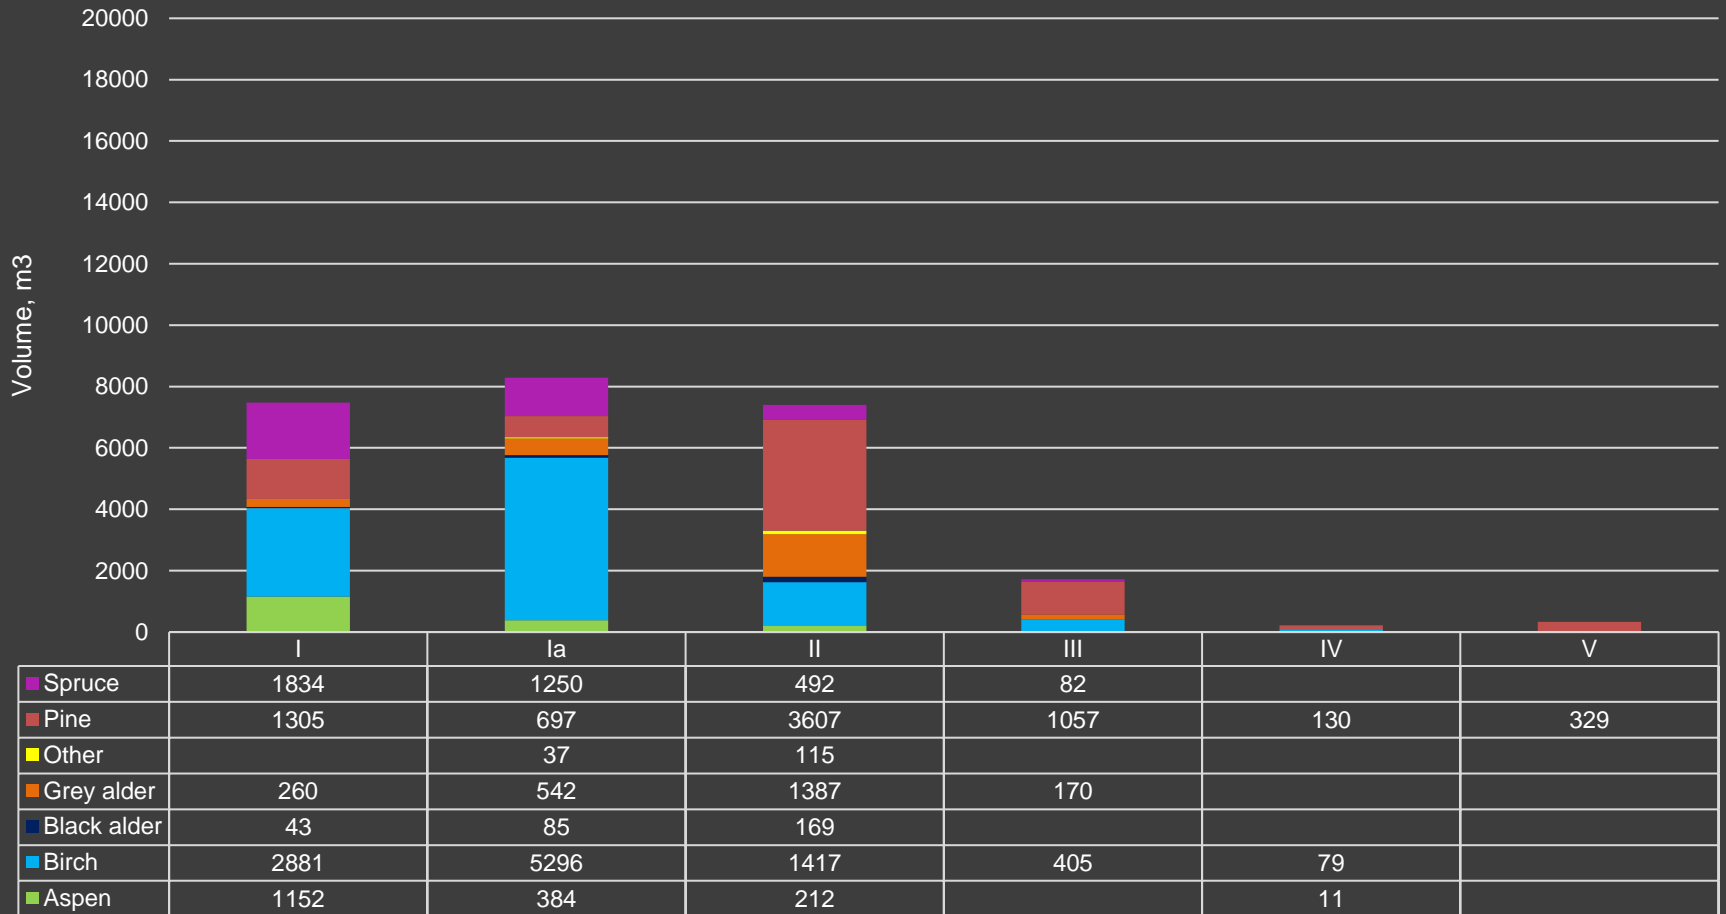

317 ha
32 properties portfolio

32 land properties (36 land parcels)

Properties are located in Vidzeme, Latgale, Zemgale and Kurzeme region with total area 317.69 ha

Properties including:

- Forest land: 289.17 ha;
- Other land: 28.52 ha.

Interactive map [HERE](#)

Mobile version interactive map [HERE](#)

Forest soil type

Forest land distribution, ha

DESCRIPTION

Standing forest 25 426 m³ .

Property dominant species is birch, pine, spruce

Site index (m3)

TOTAL:	7475	8291	7399	1714	220	329
---------------	-------------	-------------	-------------	-------------	------------	------------

Site index (ha)

	I	Ia	II	III	IV	V
Black alder	0.56	0.25	3.18			
Other		0.77	0.75			
Birch	22.36	39.85	11.47	5.09	1.30	
Aspen	13.76	13.66	2.97		0.86	
Pine	6.21	2.39	14.04	4.80	0.52	2.15
Spruce	12.12	9.69	4.80	1.01		
Grey alder	11.24	5.87	13.80	1.55		

TOTAL:	66.25	72.48	51.01	12.45	2.68	2.15
---------------	--------------	--------------	--------------	--------------	-------------	-------------

Volume/Age class and specie

Ha/Age class and specie

C O N T A C T S